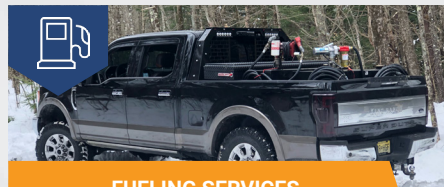

FUELING SERVICES

- Nationwide Fueling Services
- Quick Delivery
- 24/7 Dispatch Available

SCAN TO GET IN TOUCH WITH PER